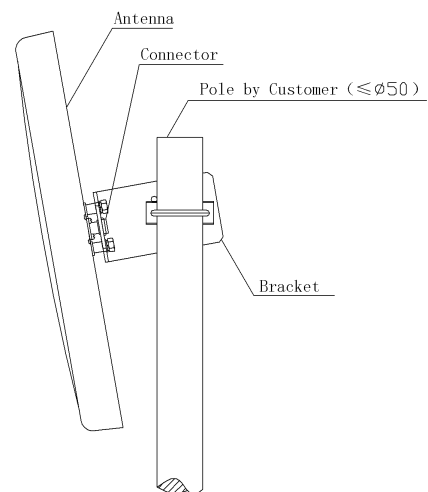

Installation

Kenbotong Communication Ltd.

Add: Kenbotong Technology Park, No.2 Chanxiu Road, Foshan, Guangdong, China 528061

Tel: +86-757-82218028, 82126632 Fax: +86-757-82212072

Email: kbt@kenbotong.com web: <http://www.kenbotong.com>